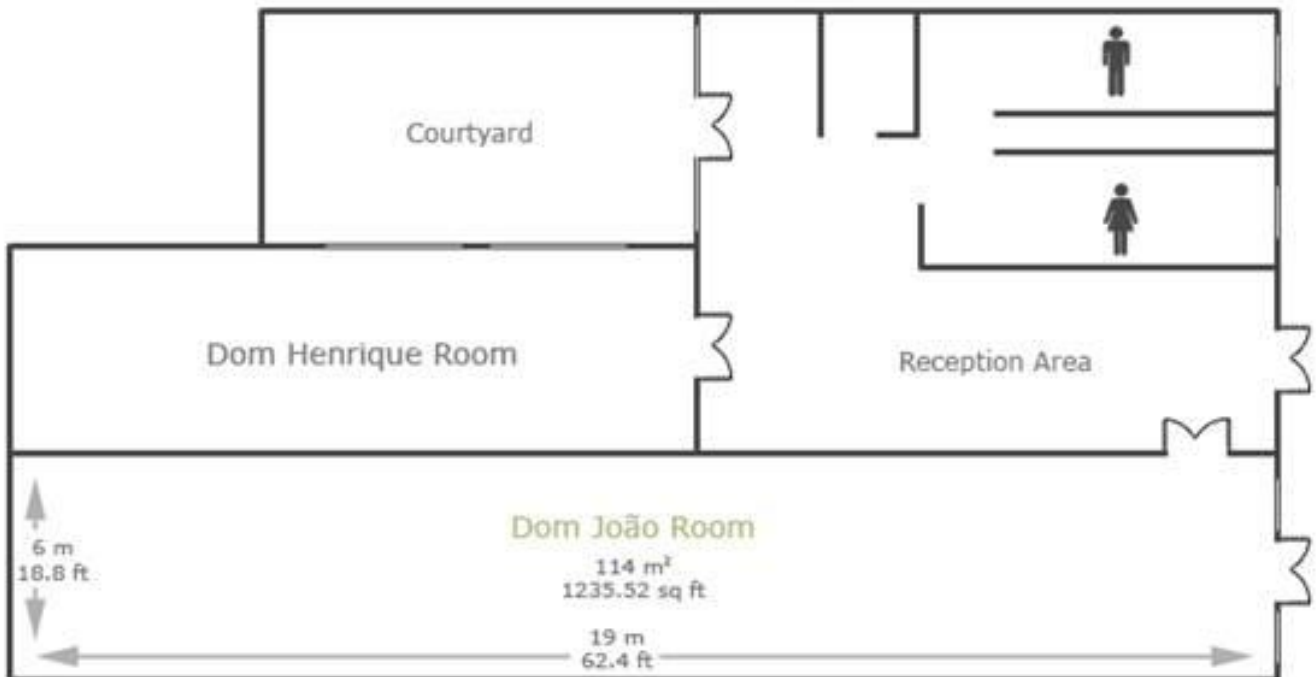

DOM HENRIQUE

Room Height: 2.8m | 9.2 ft
 Door Height: 2.5 m | 8.2 ft
 Door Width: 1.5 m | 4.9 ft

Ground Floor
 Daylight: yes
 Internet access: yes
 Air conditioning: yes
 Sound proofing: no
 Audio visual equipment: yes
 Video conferencing equipment: no

DOM JOÃO

Room Height: 2.8m | 9.2 ft
 Door Height: 2.5 m | 8.2 ft
 Door Width: 1.5 m | 4.9 ft

Ground Floor
 Daylight: indirect
 Internet access: yes
 Air conditioning: yes
 Sound proofing: no
 Audio visual equipment: yes
 Video conferencing equipment: no