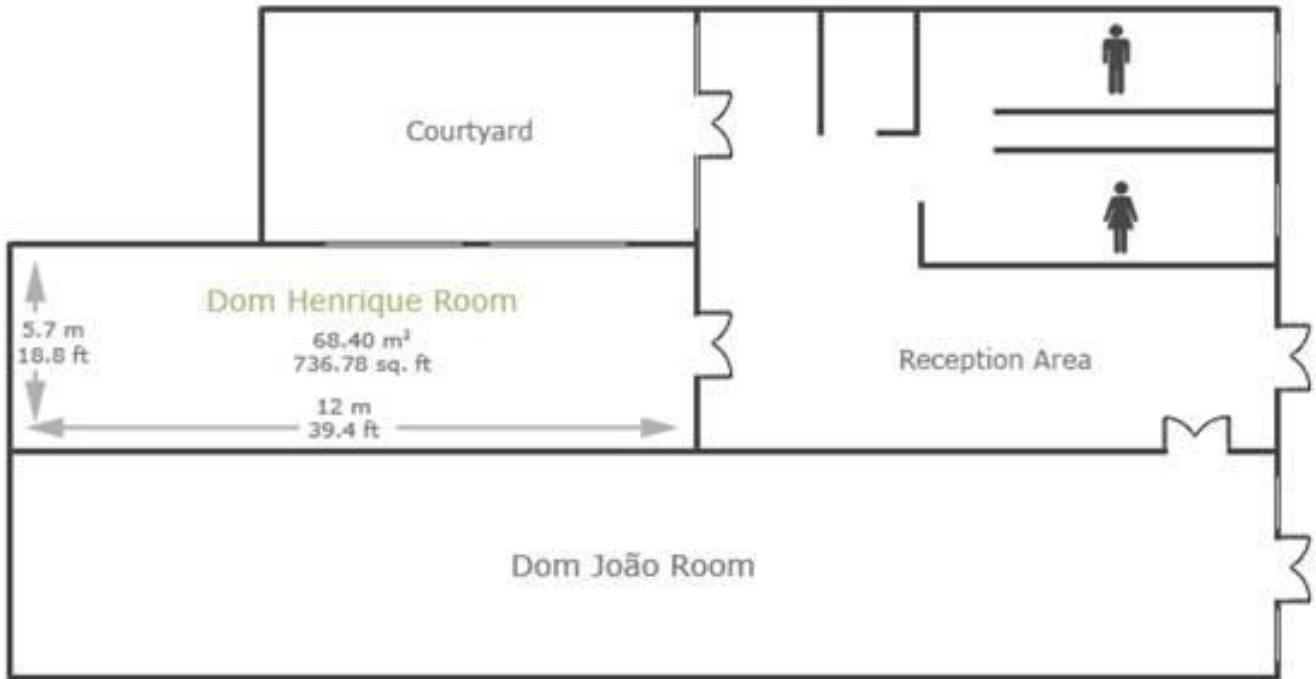

DOM HENRIQUE

Room Height: 2.8m | 9.2 ft
 Door Height: 2.5 m | 8.2 ft
 Door Width: 1.5 m | 4.9 ft

Ground Floor
 Daylight: yes
 Internet access: yes
 Air conditioning: yes
 Sound proofing: no
 Audio visual equipment: yes
 Video conferencing equipment: no

DOM JOÃO

Room Height: 2.8m | 9.2 ft
 Door Height: 2.5 m | 8.2 ft
 Door Width: 1.5 m | 4.9 ft

Ground Floor
 Daylight: indirect
 Internet access: yes
 Air conditioning: yes
 Sound proofing: no
 Audio visual equipment: yes
 Video conferencing equipment: no